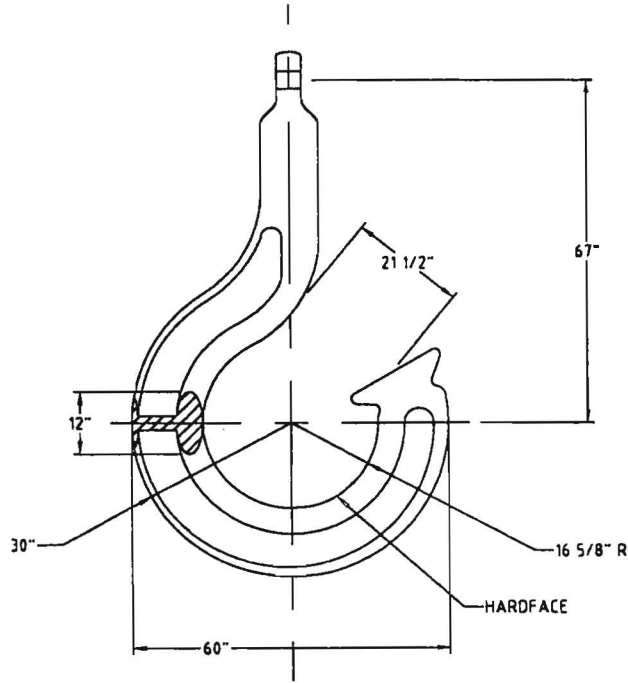

CHAIN CHASERS

110 to 130 Ton Safe Working Load J-Type

All dimensions in inches and pounds unless otherwise indicated. Estimated Weight: 3,300 Lbs.
Approximate dimensions shown above. Contact us for specific dimensions, as they may differ between manufacturers.

110 to 130 Ton Safe Working Load Single or Double Locking J-Type

All dimensions in inches and pounds unless otherwise indicated. Estimated Weight: 4,950 Lbs.
Approximate dimensions shown above. Contact us for specific dimensions, as they may differ between manufacturers.