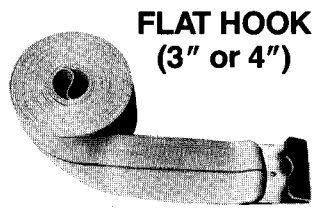

Strap Ordering

CARGO CONTROL

DCL offers a full line of 2", 3" and 4" winch straps. All winch straps are made from resin-coated polyester for minimum stretch and maximum weather and wear resistance. These rugged straps provide the strength and durability demanded in flat-bed tie-down requirements. All 3" and 4" straps are California rated 12,000 lbs. All winch straps available in either loose end or sewn pocket (captive) style.

PART NO. CS20 - 2" WIDE

Cordura Nylon Sleeve provides added abrasion resistance while also giving maximum conformance to load contour. Standard lengths are 12", 18", and 24". Other lengths available upon request.

**FLAT HOOK
(3" or 4")**

**CHAIN
EXTENSION
(3" or 4")**

**GRAB HOOK
(3" or 4")**

**FLAT
HOOK (2")**

**LOOPED END
(3" or 4")**

**V-RING
(3" or 4")**

**RATED 10,000 LBS.
ORDER CODE LETTER F
(1 3/4" or 2" only)**