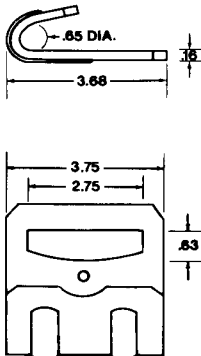

PART NO. CS20 - 2" WIDE

Cordura Nylon Sleeve provides added abrasion resistance while also giving maximum conformance to load contour. Standard lengths are 12", 18", and 24". Other lengths available upon request.

**FLAT HOOK
(3" or 4")**

**CHAIN
EXTENSION
(3" or 4")**

**GRAB HOOK
(3" or 4")**

**FLAT
HOOK (2")**

**LOOPED END
(3" or 4")**

**V-RING
(3" or 4")**

**RATED 10,000 LBS.
ORDER CODE LETTER F
(1 3/4" or 2" only)**

**RATED 10,000 LBS.
ORDER CODE LETTER D**

(2")

(1-3/4")

**RATED 16,200 LBS.
ORDER CODE LETTER G**

**RATED 15,000 LBS.
ORDER CODE LETTER F
(3" or 4" only)**

**RATED 20,000 LBS.
ORDER CODE LETTER V**

**RATED 16,200 LBS.
ORDER CODE LETTER C**