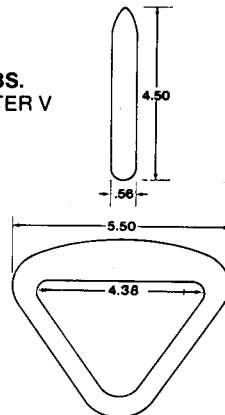

PART NO. CS20 - 2" WIDE

Cordura Nylon Sleeve provides added abrasion resistance while also giving maximum conformance to load contour. Standard lengths are 12", 18", and 24". Other lengths available upon request.

**FLAT HOOK
(3" or 4")**

**CHAIN
EXTENSION
(3" or 4")**

**GRAB HOOK
(3" or 4")**

**FLAT
HOOK (2")**

**LOOPED END
(3" or 4")**

**V-RING
(3" or 4")**

**RATED 10,000 LBS.
ORDER CODE LETTER F
(1 3/4" or 2" only)**

**RATED 10,000 LBS.
ORDER CODE LETTER D**

(2")

(1-3/4")

**RATED 16,200 LBS.
ORDER CODE LETTER G**

**RATED 15,000 LBS.
ORDER CODE LETTER F
(3" or 4" only)**

**RATED 20,000 LBS.
ORDER CODE LETTER V**

**RATED 16,200 LBS.
ORDER CODE LETTER C**