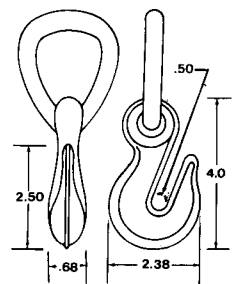

PART NO. CS20 - 2" WIDE

Cordura Nylon Sleeve provides added abrasion resistance while also giving maximum conformance to load contour. Standard lengths are 12", 18", and 24". Other lengths available upon request.

**FLAT HOOK
(3" or 4")**

**CHAIN
EXTENSION
(3" or 4")**

**GRAB HOOK
(3" or 4")**

**FLAT
HOOK (2")**

**LOOPED END
(3" or 4")**

**V-RING
(3" or 4")**

**RATED 10,000 LBS.
ORDER CODE LETTER F
(1 3/4" or 2" only)**

**RATED 10,000 LBS.
ORDER CODE LETTER D**

(2")

(1-3/4")

**RATED 16,200 LBS.
ORDER CODE LETTER G**

**RATED 15,000 LBS.
ORDER CODE LETTER F
(3" or 4" only)**

**RATED 20,000 LBS.
ORDER CODE LETTER V**

**RATED 16,200 LBS.
ORDER CODE LETTER C**