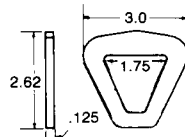

PART NO. CS20 - 2" WIDE

Cordura Nylon Sleeve provides added abrasion resistance while also giving maximum conformance to load contour. Standard lengths are 12", 18", and 24". Other lengths available upon request.

**FLAT HOOK
(3" or 4")**

**CHAIN
EXTENSION
(3" or 4")**

**GRAB HOOK
(3" or 4")**

**FLAT
HOOK (2")**

**LOOPED END
(3" or 4")**

**V-RING
(3" or 4")**

**RATED 10,000 LBS.
ORDER CODE LETTER F
(1 3/4" or 2" only)**

**RATED 10,000 LBS.
ORDER CODE LETTER D**

(2")

(1-3/4")

**RATED 16,200 LBS.
ORDER CODE LETTER G**

**RATED 15,000 LBS.
ORDER CODE LETTER F
(3" or 4" only)**

**RATED 20,000 LBS.
ORDER CODE LETTER V**

**RATED 16,200 LBS.
ORDER CODE LETTER C**