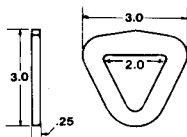

PART NO. CS20 - 2" WIDE

Cordura Nylon Sleeve provides added abrasion resistance while also giving maximum conformance to load contour. Standard lengths are 12", 18", and 24". Other lengths available upon request.

**FLAT HOOK
(3" or 4")**

**CHAIN
EXTENSION
(3" or 4")**

**GRAB HOOK
(3" or 4")**

**FLAT
HOOK (2")**

**LOOPED END
(3" or 4")**

**V-RING
(3" or 4")**

**RATED 10,000 LBS.
ORDER CODE LETTER F
(1 3/4" or 2" only)**

**RATED 10,000 LBS.
ORDER CODE LETTER D**

(2")

(1-3/4")

**RATED 16,200 LBS.
ORDER CODE LETTER G**

**RATED 15,000 LBS.
ORDER CODE LETTER F
(3" or 4" only)**

**RATED 20,000 LBS.
ORDER CODE LETTER V**

**RATED 16,200 LBS.
ORDER CODE LETTER C**