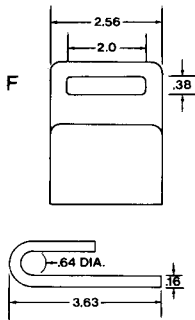

PART NO. CS20 - 2" WIDE

Cordura Nylon Sleeve provides added abrasion resistance while also giving maximum conformance to load contour. Standard lengths are 12", 18", and 24". Other lengths available upon request.

**FLAT HOOK
(3" or 4")**

**CHAIN
EXTENSION
(3" or 4")**

**GRAB HOOK
(3" or 4")**

**FLAT
HOOK (2")**

**LOOPED END
(3" or 4")**

**V-RING
(3" or 4")**

**RATED 10,000 LBS.
ORDER CODE LETTER F
(1 3/4" or 2" only)**

**RATED 10,000 LBS.
ORDER CODE LETTER D**

(2")

(1-3/4")

**RATED 16,200 LBS.
ORDER CODE LETTER G**

**RATED 15,000 LBS.
ORDER CODE LETTER F
(3" or 4" only)**

**RATED 20,000 LBS.
ORDER CODE LETTER V**

**RATED 16,200 LBS.
ORDER CODE LETTER C**