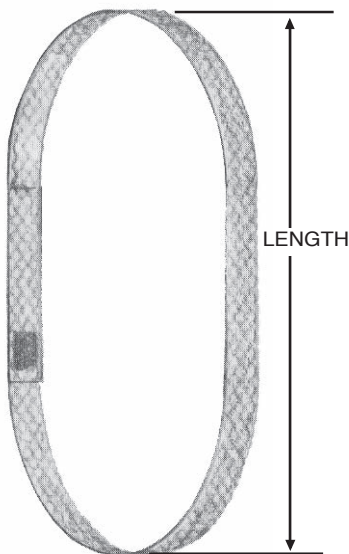

Nylon Webbing Slings

Nylon webbing is an extremely strong yet flexible material that shapes itself around loads to safely handle the most difficult and demanding jobs

ENDLESS TYPE (GROMMET TYPE)

The most popular sling type since it can be adapted to most applications. Can be used in a choker, vertical or basket hitch.

TYPE V