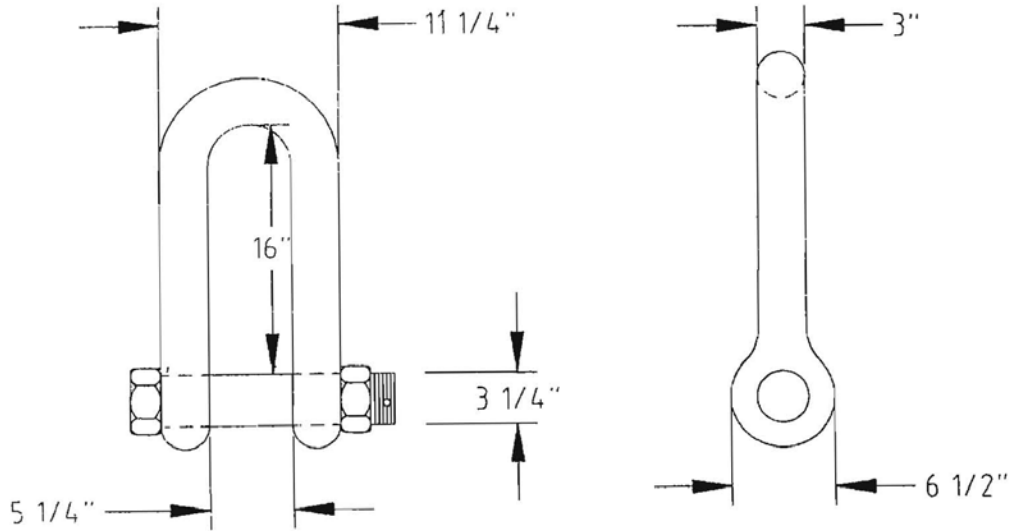

## 3" SPECIAL MODEER SAFETY CHAIN SHACKLE 110 Ton Safe Working Load

All dimensions in inches and pounds unless otherwise indicated.

Approximate dimensions shown above. Contact us for specific dimensions, as they may differ between manufacturers.

## MAMBO SHACKLE (730 Ton) For Connecting Soft Line and/or Wire Rope

Approximate dimensions shown. Contact us for specific dimensions, as they may differ between manufacturers.