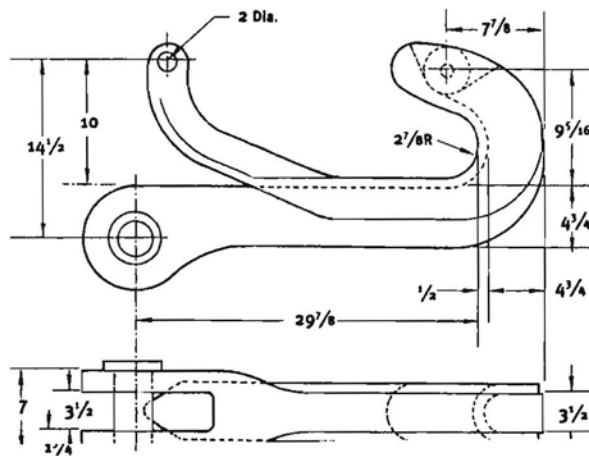

BUOY RELEASE HOOKS

All dimensions in inches and pounds unless otherwise indicated.

Total weight: 375 lbs.

Available in proof tests of 300,000 and 400,000 lbs.

SPECIAL OPENING QUICK RELEASE HOOKS

All dimensions in inches and pounds unless otherwise indicated.

Total weight: 570 lbs.

Available in proof tests of 400,000 lbs.