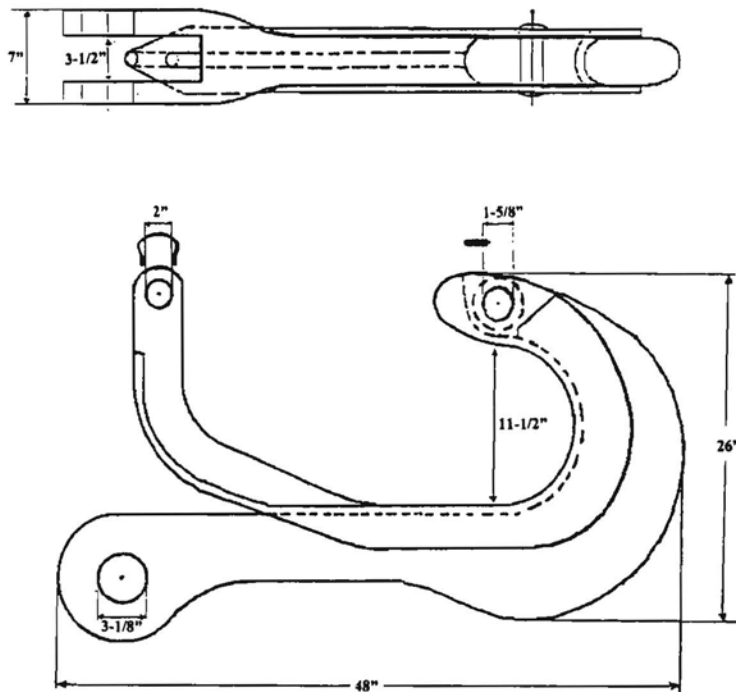

BUOY RELEASE HOOKS

All dimensions in inches and pounds unless otherwise indicated.

Total weight: 375 lbs.

Available in proof tests of 300,000 and 400,000 lbs.

SPECIAL OPENING QUICK RELEASE HOOKS

All dimensions in inches and pounds unless otherwise indicated.

Total weight: 570 lbs.

Available in proof tests of 400,000 lbs.