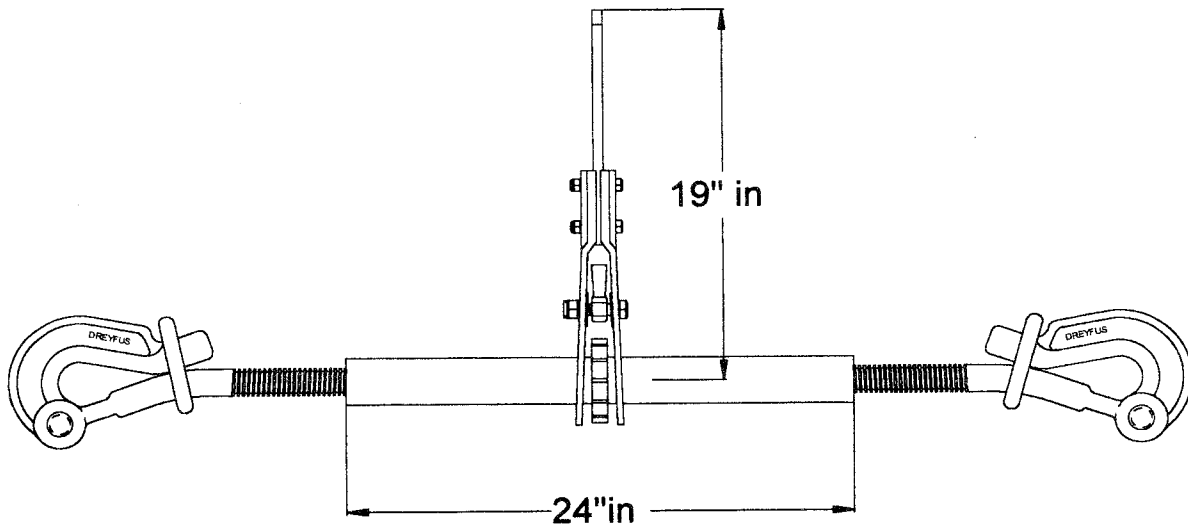

Forged River Ratchets

All dimensions in inches and pounds unless otherwise indicated.

1-3/8" x 24" Portable (with pelican hook each end)
90,000 Lb. Minimum Breaking Strength

1-3/8" x 24" Stationary (with pelican hook one end and jaw one end)
90,000 Lb. Minimum Breaking Strength