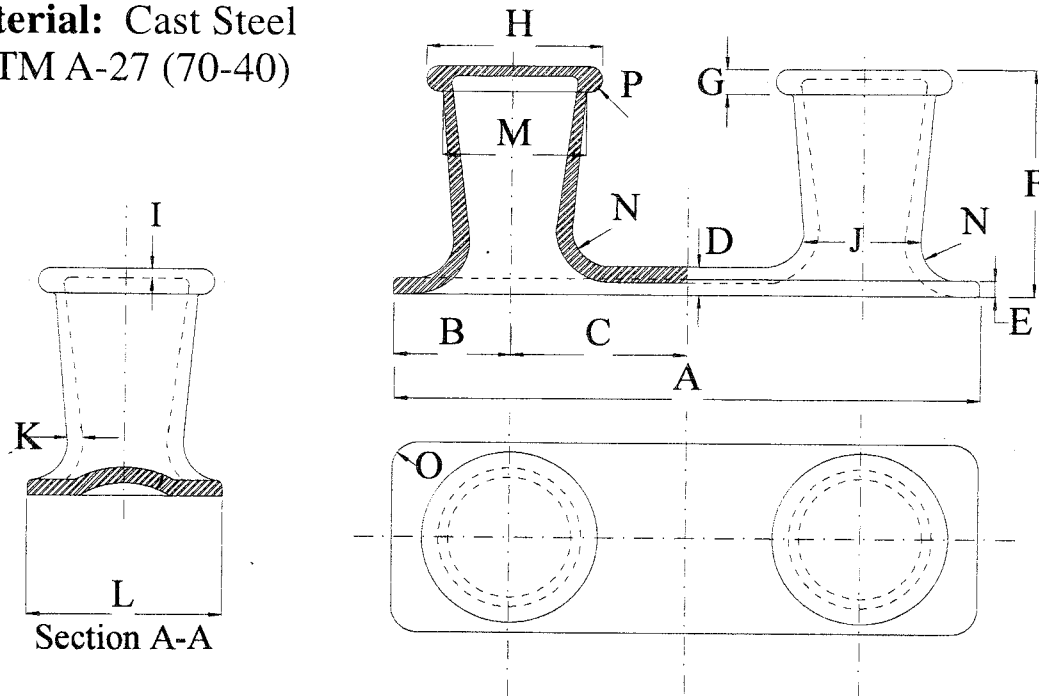

## 8" & 10" Double Bitts

All dimensions in inches and pounds unless otherwise indicated.

**Material:** Cast Steel  
ASTM A-27 (70-40)

All dimensions in inches and pounds unless otherwise indicated.

Size	A	B	C	D	E	F	G	H	I	J	K	L	M	N	O	P
8"	40	8	12	2	1-1/4	16	2	11	5/8	7	5/8	14	9	2	2	1
10"	45	9	13-1/2	2-1/4	1-1/4	18	2	13-1/2	3/4	9	1-1/4	15	11	3	2	1

Approximate dimensions shown above. Contact us for specific dimensions, as they may differ between manufacturers.