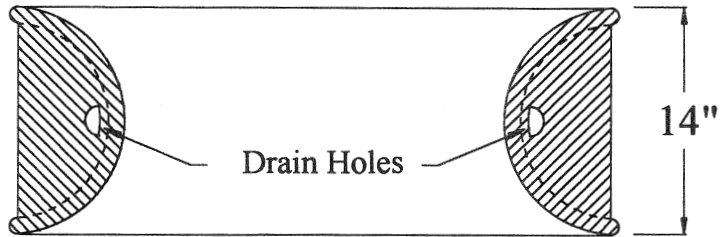

## 22" x 11" Panama Chock – Deck Mount

All dimensions in inches and pounds unless otherwise indicated.

**Material:** Cast Steel  
ASTM A-27 (70-40)

Section A-A