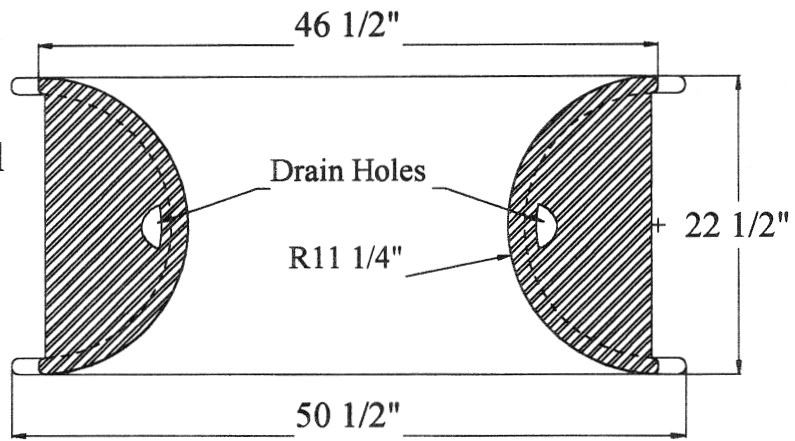

24" x 18" Panama Chock – Deck Mount

All dimensions in inches and pounds unless otherwise indicated.

Material: Cast Steel
ASTM A-27 (70-40)

Section A - A

Heat Number Section B - B