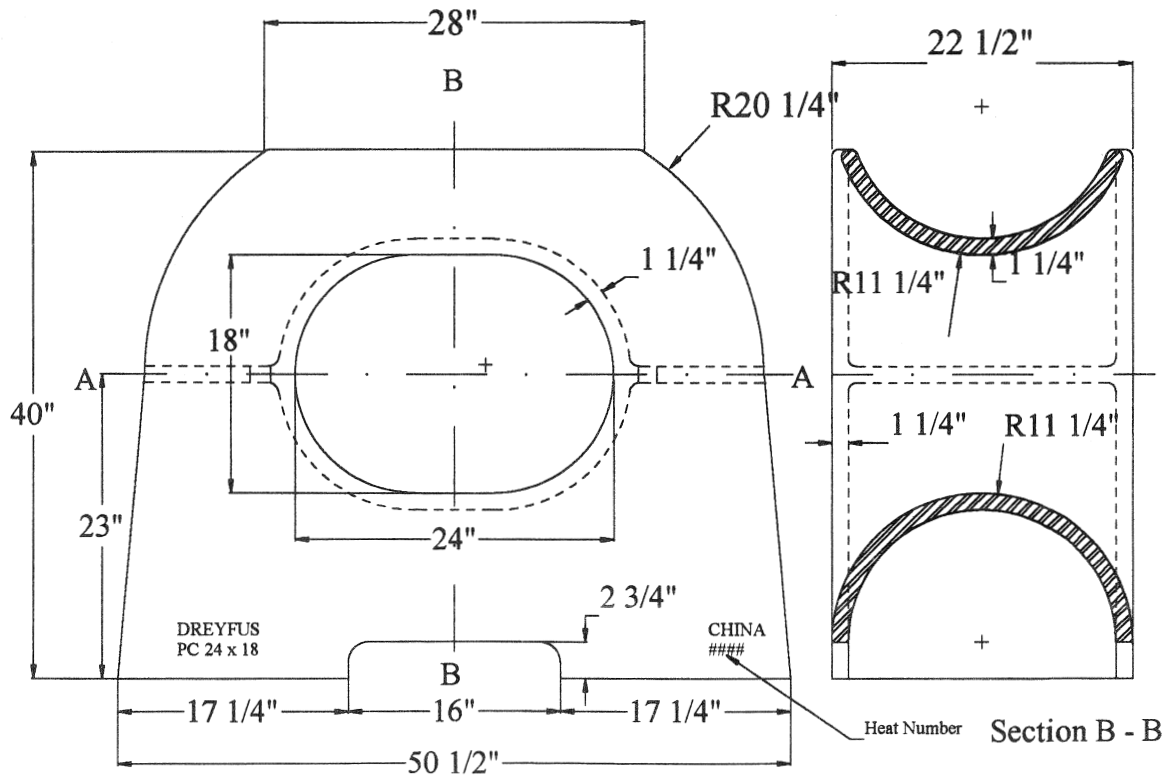

24" x 18" Panama Chock – Deck Mount

All dimensions in inches and pounds unless otherwise indicated.

Material: Cast Steel
ASTM A-27 (70-40)

Section A - A

Heat Number Section B - B