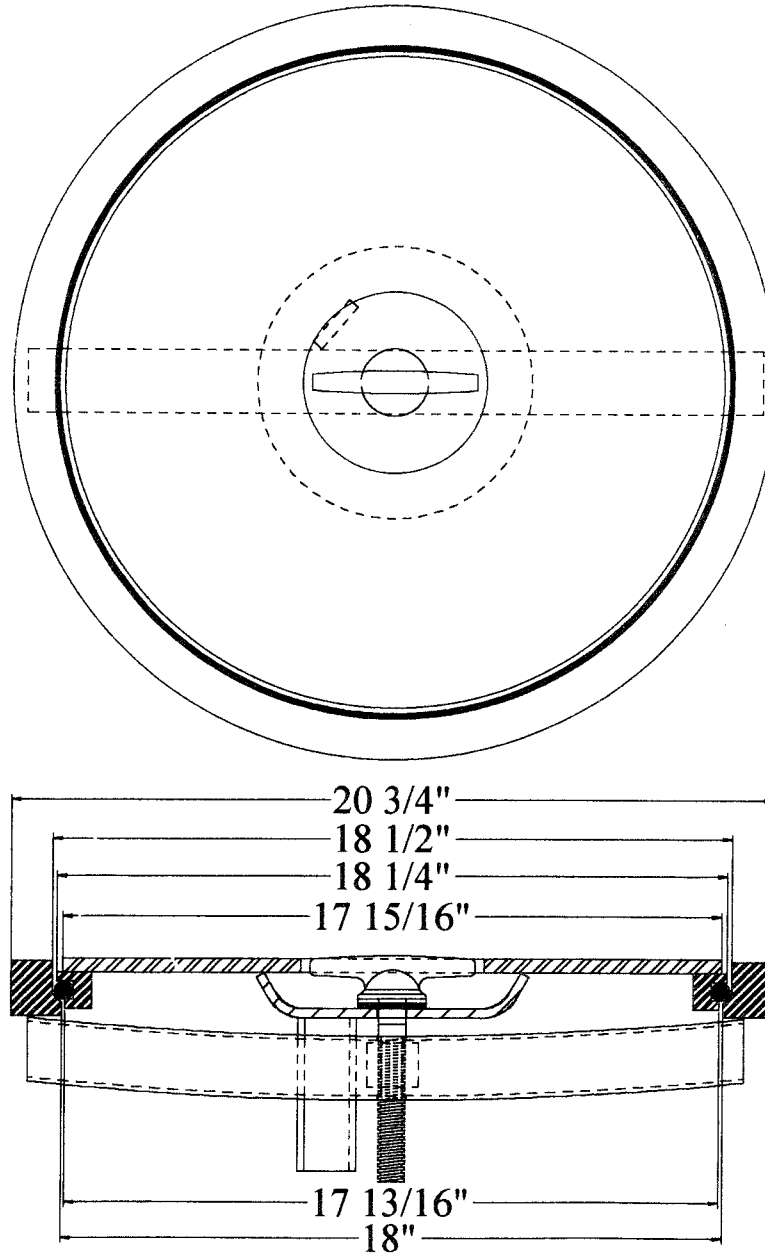

## 18" T-Handle Flush Mounting Hatch

All dimensions in inches and pounds unless otherwise indicated.

Approximate dimensions shown above. Contact us for specific dimensions, as they may differ between manufacturers.