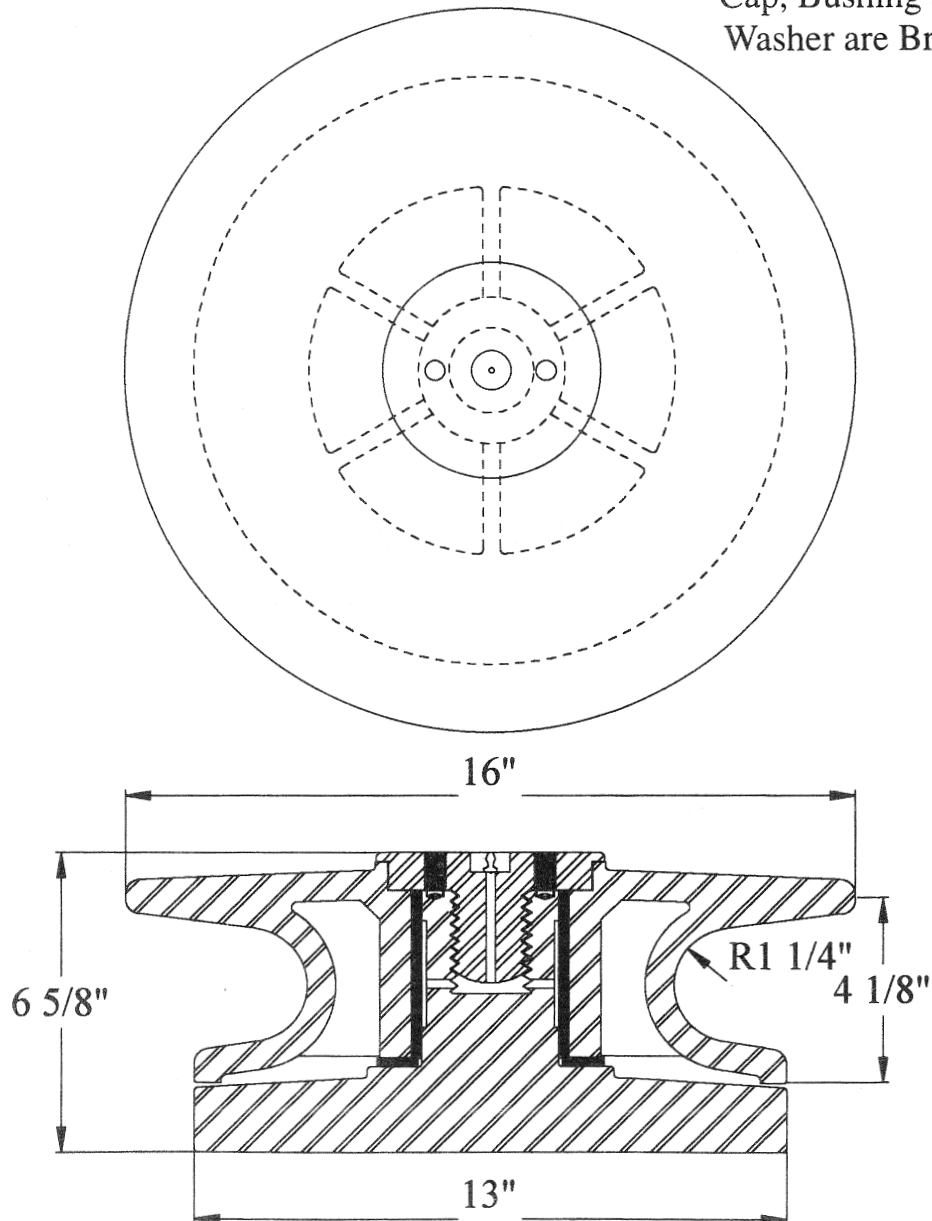

16" Roller Button

All dimensions in inches and pounds unless otherwise indicated.

Material: Cast Steel
ASTM A-27 (70-40)

Cap, Bushing and
Washer are Brass

Approximate dimensions shown above. Contact us for specific dimensions, as they may differ between manufacturers.