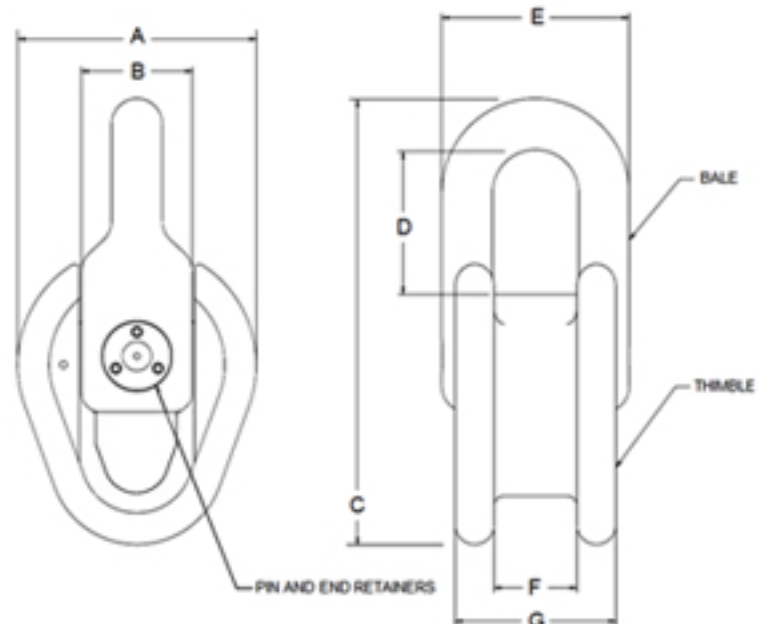

## Synthetic Rope Connector

INDIVIDUALLY TRACEABLE

FITTED FOR RFID CHIP

WON'T DAMAGE ROPE ON SPOOL

MBL EXCEEDS CORRESPONDING DIAMETER POLYESTER ROPES

TAKES FREEBOARD SIDE-LOAD

FITS OPEN-LINK CHAIN, CONNECTING LINKS, PEE WEE SOCKETS AND ITSELF

### 6 1/2 - 7 inch Rope Diameter \*

Dimensions	Inches	Millimeters
A	24 1/2	622
B	11 3/8	289
C	45 7/8	1165
D	14 3/4	375
E	19 1/4	489
F	8 1/2	216
G	16 1/2	419
Min Breaking Load Limit	1250 tons	1134 tonnes
Weight (lbs)	1612 lbs	731 kgs